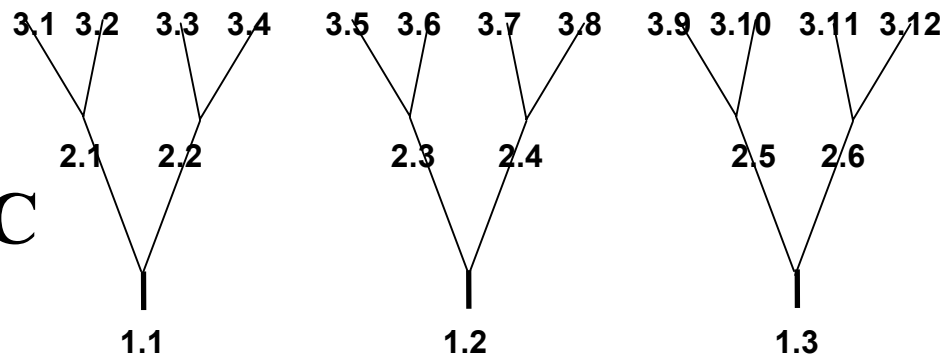

AVAX RSE - system of suspension

MIDDLE OF CANOPY

ROW **A**

ROW **B**

STABILO →

ROW **C**

ROW **D**

BREAKS **R**