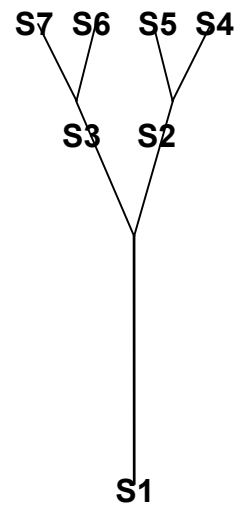

AVAX RSE - system of suspension

MIDDLE OF CANOPY

ROW **A**

ROW **B**

STABILO →

ROW **C**

ROW **D**

BREAKS **R**