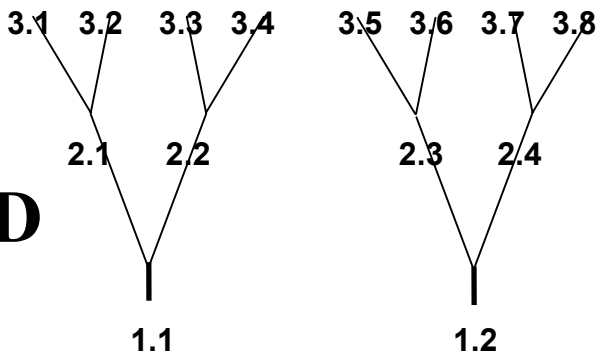

AVAX RSE - system of suspension

MIDDLE OF CANOPY

ROW **A**

ROW **B**

STABILO →

ROW **C**

ROW **D**

BREAKS **R**