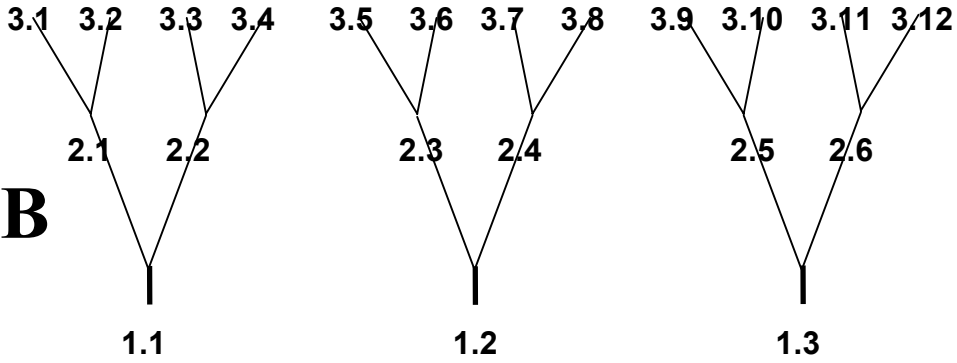

AVAX RSE - system of suspension

MIDDLE OF CANOPY

ROW **A**

ROW **B**

STABILO →

ROW **C**

ROW **D**

BREAKS **R**