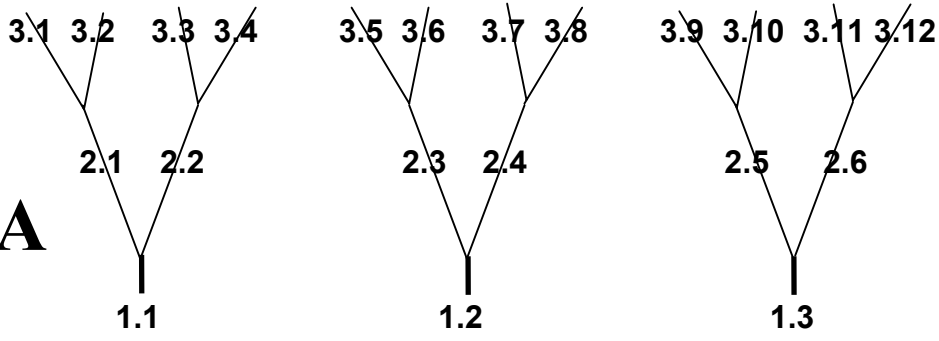

AVAX RSE - system of suspension

MIDDLE OF CANOPY

ROW **A**

ROW **B**

STABILO →

ROW **C**

ROW **D**

BREAKS **R**